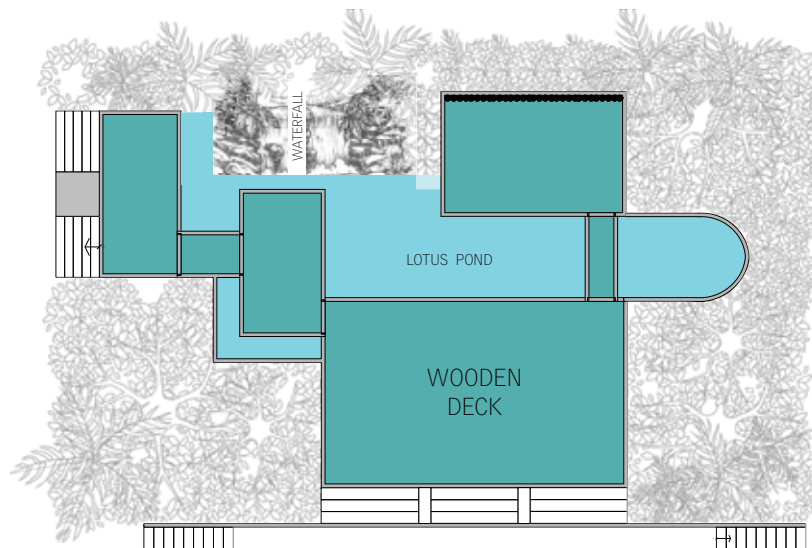

FLOOR PLANS

UNLOCK 05

184 SQ.M.

CAPACITY: THEATRE ARRANGEMENT
100 - 150 GUESTS

DISCOVERY COURTYARD

165 SQ.M.

CAPACITY: THEATRE ARRANGEMENT
50 - 90 GUESTS

Le MERIDIEN