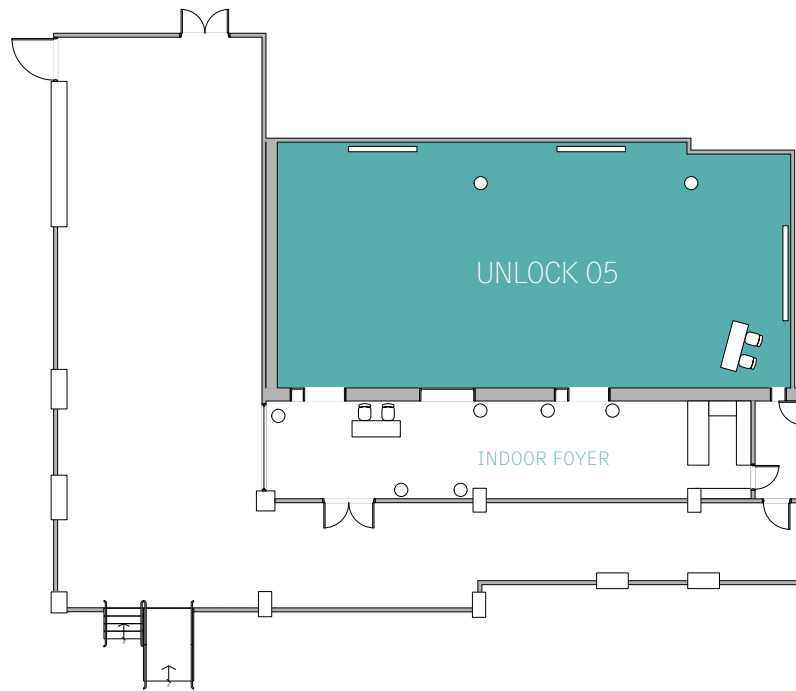

FLOOR PLANS

UNLOCK 05

184 SQ.M.

CAPACITY: THEATRE ARRANGEMENT
100 - 150 GUESTS

DISCOVERY COURTYARD

165 SQ.M.

CAPACITY: THEATRE ARRANGEMENT
50 - 90 GUESTS

Le MERIDIEN